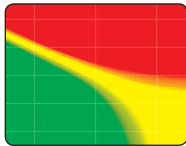

B

### WHAT DO THE COLOURS ON THE CHART MEAN?

The colours on the chart represent travel recommendations from more than 30 avalanche experts. Avalanche records show that many past accidents could have been prevented if the victims had limited their travel to the following colours:

**NO LIMITS**

**0% HISTORIC ACCIDENTS PREVENTED**

**LIMITED TO GREEN AND YELLOW ONLY**

**40%**

ACTUAL PREVENTION DEPENDS ON AVALANCHE CLIMATE AND ELEVATION.

**LIMITED TO GREEN ONLY**

**75%**

Ultimately, it is up to you to choose the prevention level you are comfortable with.