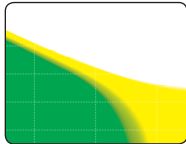

LIMITED TO GREEN AND YELLOW ONLY